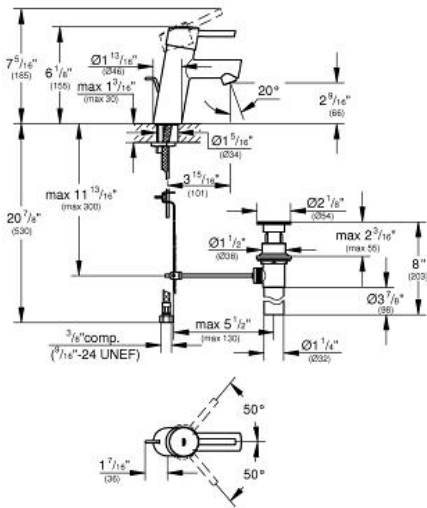

CONCETTO

Single-Handle Bathroom Faucet S-Size

MODEL # 34270ENA

Pure Freude
an Wasser

ADA

Product Description:

CONCETTO

Single-Handle Bathroom Faucet S-Size

Standard Specification:

- GROHE EcoJoy technology for less water and perfect flow
- Single hole installation
- Metal lever handle
- GROHE SilkMove 28 mm ceramic cartridge
- GROHE StarLight finish
- Includes waste-set drain assembly
- Flow control
- Stainless steel flex lines
- GROHE QuickFix installation system with centering support
- Temperature limiter
- Max flow rate: 1.2 gpm (4.56 L/min)

Applicable Codes & Standards:

- EPA WaterSense®
- ICC/ANSI A117.1

Color:

- 34270ENA Brushed Nickel